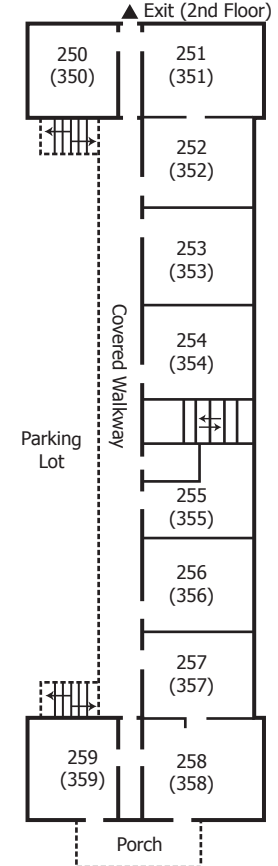

**Federal Executive Institute (FEI)
Main Building/Main Floor**

**Main Building
Lower Floor**

**Main Building
3rd Floor**

**Main Building
4th Floor**

Campus Map

Federal Executive Institute
1301 Emmet Street
Charlottesville, VA 22903
Phone: 434-980-6200 • Fax: 434-979-3387

Pendleton Hall 1st Floor (Lower Level)

Pendleton Hall 2nd & 3rd Floors

Admin/Fitness Building 1st Floor

Admin/Fitness Building 2nd Floor

Gwin Hall - 1st Floor

Gwin Hall - 2nd Floor