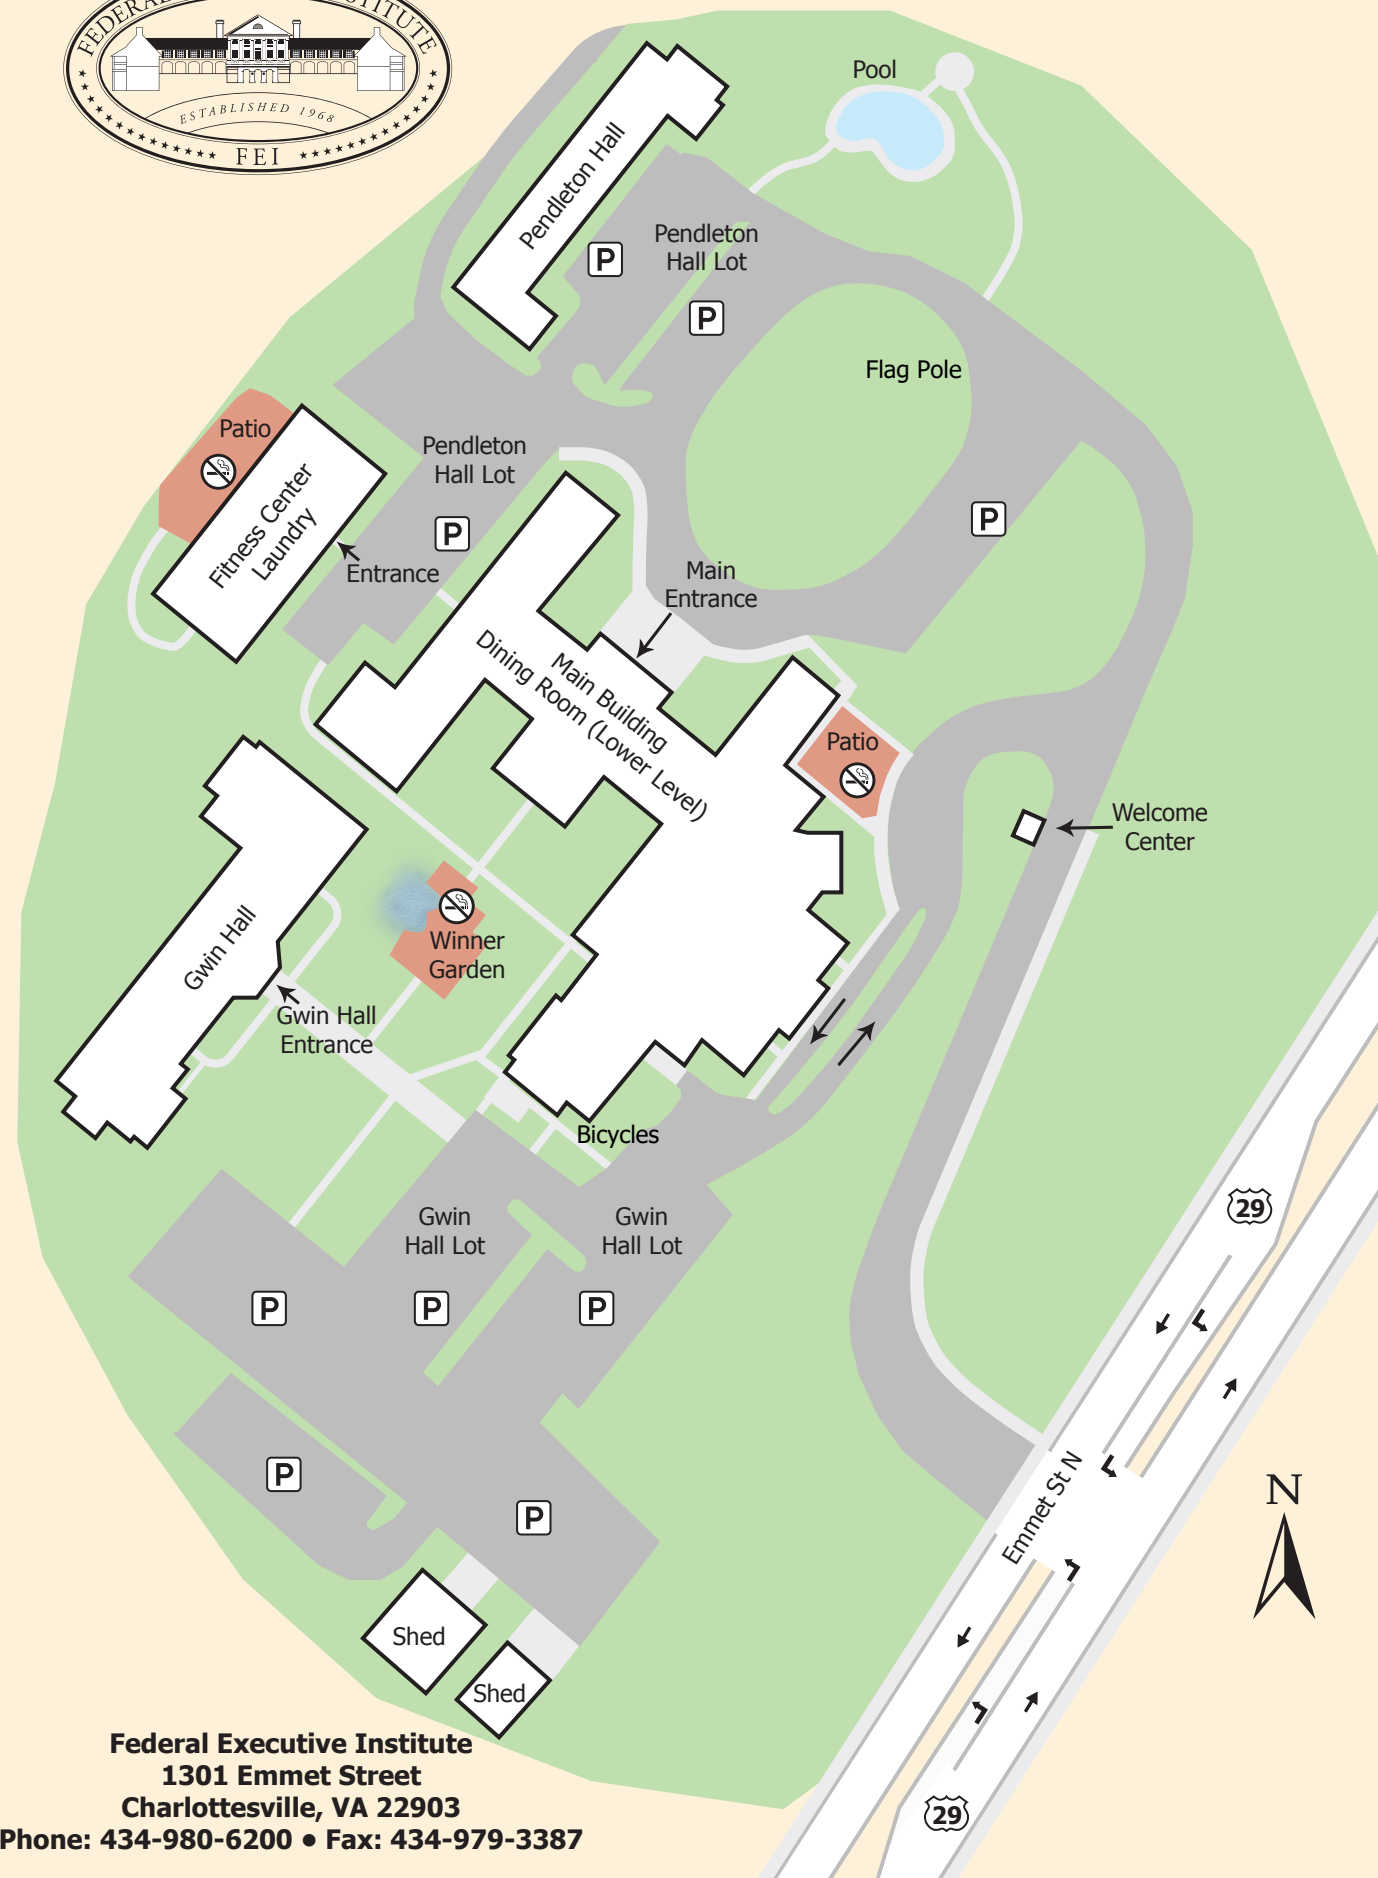

**Federal Executive Institute (FEI)
Main Building/Main Floor**

**Main Building
Lower Floor**

**Main Building
3rd Floor**

**Main Building
4th Floor**

Campus Map

Federal Executive Institute
1301 Emmet Street
Charlottesville, VA 22903
Phone: 434-980-6200 • Fax: 434-979-3387

Pendleton Hall 1st Floor (Lower Level)

Pendleton Hall 2nd & 3rd Floors

Admin/Fitness Building 1st Floor

Admin/Fitness Building 2nd Floor

Gwin Hall - 1st Floor

Gwin Hall - 2nd Floor